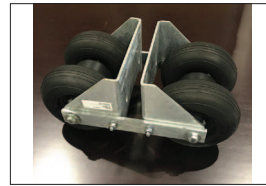

REF. 102353 105,00€
Barra transversal basculante

REF. 102406 73,50€
Barra transversal recta

REF. 102407 84,00€
Barra transversal recta

REF. 102410 73,50€
Barra transversal curva

REF. 102411 79,80€
Barra transversal curva

REF. 306284 73,50€
Rodillo doble basculante central de popa

REF. 307630 120,00€
Barra c/4 rodillos laterales

REF. 108824 294,00€
Soporte central de 4 Rodillos grandes

REF. 306283 52,50€
Rodillo central

REF. 101984 30,00€
Doble rodillo completo