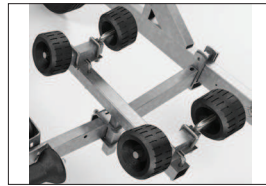

REF. 102353 105,00€
Barra transversal basculante

REF. 102406 73,50€
Barra transversal recta

REF. 102407 84,00€
Barra transversal recta

REF. 102410 73,50€
Barra transversal curva

REF. 102411 79,80€
Barra transversal curva

REF. 306284 73,50€
Rodillo doble basculante central de popa

REF. 307630 120,00€
Barra c/4 rodillos laterales

REF. 108824 294,00€
Soporte central de 4 Rodillos grandes

REF. 306283 52,50€
Rodillo central

REF. 101984 30,00€
Doble rodillo completo